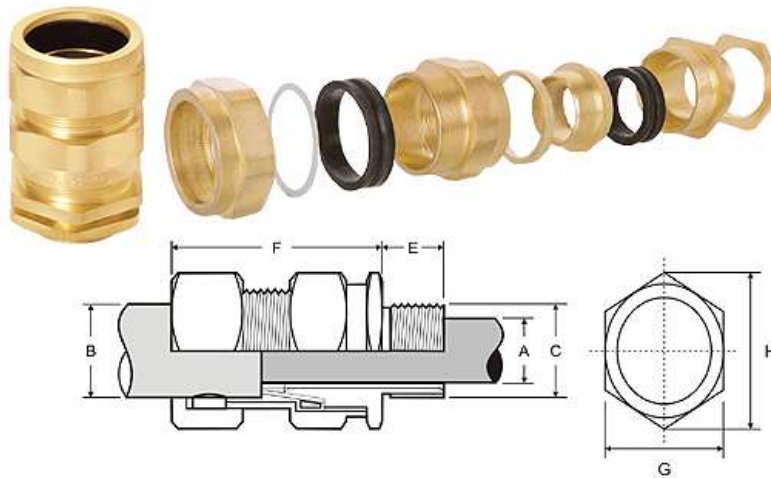

E1W CABLE GLAND

Application : E1W Brass Cable Glands generally for indoor and outdoor cable glands highly suitable for single wire armoured, plastic or rubber sheathed cable. Provides grip to the cable with outer and inner seals. Used popularly in most climatic conditions weatherproof and waterproof.

Design features : BS6121: part 1 :1989, 3 Part Armour Lock

Ingress Protection: IP66

Material : Brass

Finish : Natural brass or Nickel plated

Product Code	Size	Cable Dimension			Gland Dimensions				
		Armour wire Diameter	Under Armour Dia A Max mm	Over all Dia B Max. mm	ISO Entry Thread		Length from shoulder F mm	Across Flat Dia G mm	Across cross dia H mm
					C mm	E mm			
CE1W16S	16S	0.9	8.00	11.00	M16	10.00	45.00	20.00	22.00
CE1W16L	16L	0.9/1.25	9.00	13.50	M16	10.00	45.00	22.00	24.00
CE1W20S	20S	0.9/1.25	12.00	15.00	M20	10.00	45.00	22.00	24.00
CE1W20L	20L	0.9/1.25	14.00	20.00	M20	15.00	45.00	27.00	30.00
CE1W25S	25S	0.9/1.25	18.00	23.50	M25	15.00	50.00	31.00	34.00
CE1W25L	25L	0.9/1.25	20.40	27.00	M25	15.00	50.00	35.00	38.50
CE1W32S	32S	1.6/2.0	24.50	30.00	M32	15.00	60.00	41.50	46.50
CE1W32L	32L	1.6/2.0	26.50	32.00	M32	15.00	60.00	43.00	48.00
CE1W40S	40S	1.6/2.0	29.00	38.00	M40	15.00	60.00	50.00	57.00
CE1W40L	40L	1.6/2.0	32.50	41.50	M40	15.00	60.00	51.00	58.00
CE1W50S	50S	2.0/2.5	39.00	45.00	M50	15.00	65.00	58.00	65.00
CE1W50L	50L	2.00/2.50	44.00	53.00	M50	15.00	65.00	65.00	72.00
CE1W63S	63S	2.5	50.50	60.50	M63	15.00	65.00	73.50	82.00
CE1W63L	63L	2.5	56.00	65.00	M63	15.00	65.00	78.00	87.00
CE1W75S	75S	2.5	58.00	71.00	M75	15.00	75.00	84.00	93.00
CE1W75L	75L	2.50/3.15	66.50	78.50	M75	15.00	75.00	94.00	104.00
CE1W90S	90S	3.15	78.00	94.00	M90	20.00	90.00	104.00	115.00
CE1W90L	90L	3.15	80.00	96.00	M90	20.00	90.00	112.00	125.00